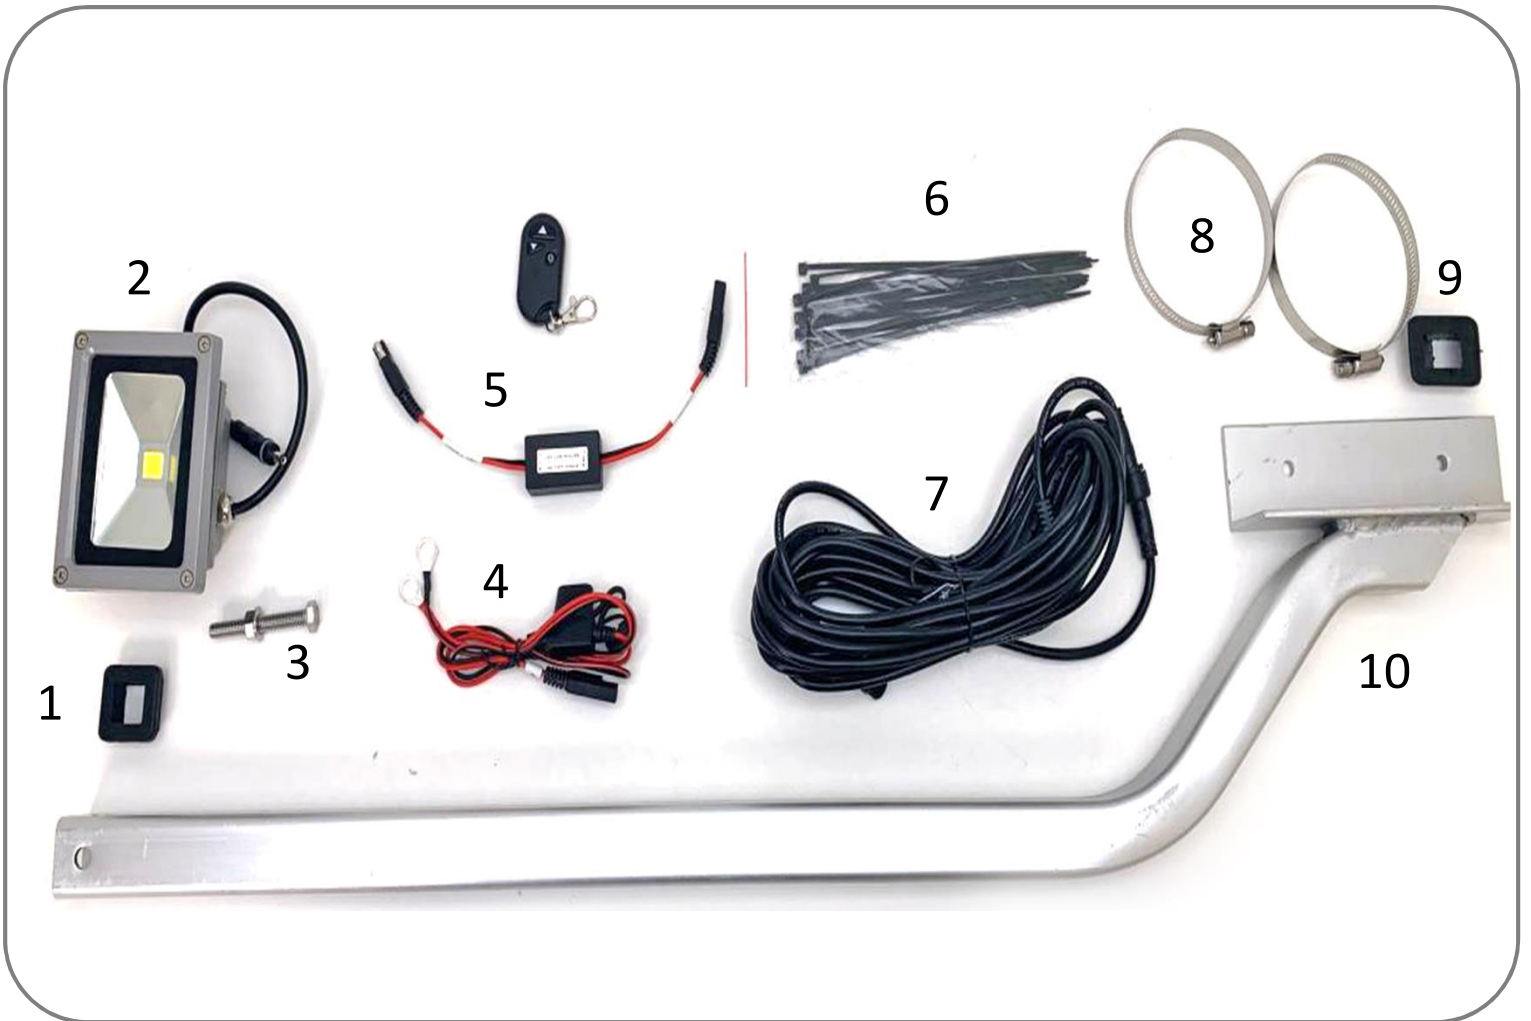

Wireless Key Fob Activated Boat Lift Flood Light MODEL: LL-BLFL-KIT-WIRELESS

Items Needed To Assemble:

Wireless Key Fob Flood Light

- | | |
|------------------------------------|----------------------|
| 1. Rubber Grommet | 6. Zip Ties |
| 2. Flood Light | 7. Extension Wire |
| 3. Long Bolt | 8. Hose Clamps |
| 4. Battery Connector Wire | 9. Rubber Grommet |
| 5. Wireless Controller and Key Fob | 10. 36" Mounting Arm |

Wireless Key Fob Activated Boat Lift Flood Light MODEL: LL-BLFL-KIT-WIRELESS

Wireless Key Fob Activated Boat Lift Flood Light

MODEL: LL-BLFL-KIT-WIRELESS

WARNING

**YOU MUST CONNECT THE RF RECEIVER PROPERLY.
CONNECTING BACKWARDS MAY CAUSE DAMAGE TO
THE RECEIVER.**