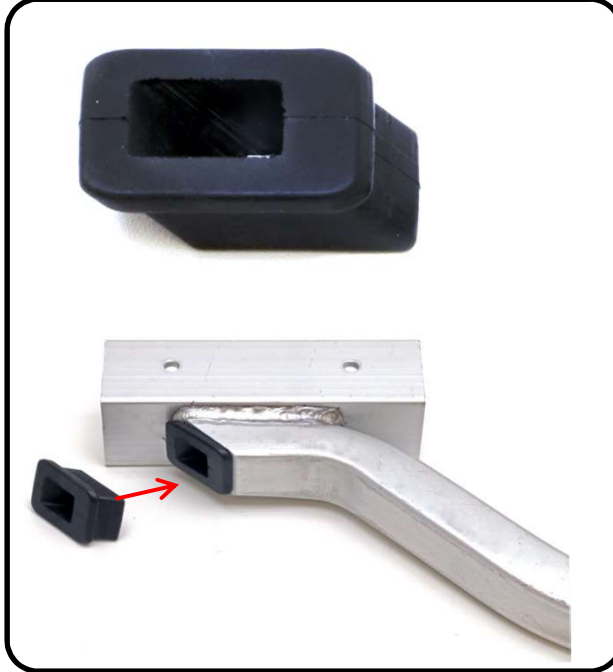

Wireless Key Fob Activated Boat Lift Flood Light MODEL: LL-BLFL-KIT-WIRELESS

Items Needed To Assemble:

Wireless Key Fob Flood Light

- | | |
|------------------------------------|----------------------|
| 1. Rubber Grommet | 6. Zip Ties |
| 2. Flood Light | 7. Extension Wire |
| 3. Long Bolt | 8. Hose Clamps |
| 4. Battery Connector Wire | 9. Rubber Grommet |
| 5. Wireless Controller and Key Fob | 10. 36" Mounting Arm |

Wireless Key Fob Activated Boat Lift Flood Light MODEL: LL-BLFL-KIT-WIRELESS

Wireless Key Fob Activated Boat Lift Flood Light

MODEL: LL-BLFL-KIT-WIRELESS

WARNING

**YOU MUST CONNECT THE RF RECEIVER PROPERLY.
CONNECTING BACKWARDS MAY CAUSE DAMAGE TO
THE RECEIVER.**