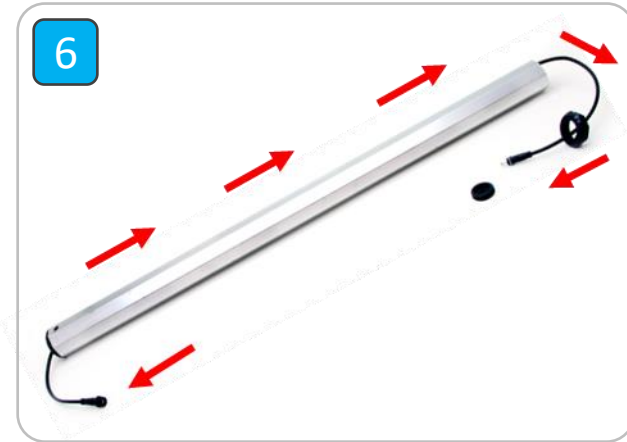

LAKE LITE – SOLAR PANEL MOUNTING KIT

Models: LL-SPMA-HD-XX 12" / 36" / 48" / 72"

LAKE LITE – SOLAR PANEL MOUNTING KIT

Models: LL-SPMA-HD-XX 12" / 36" / 48" / 72"

10

11

12

13