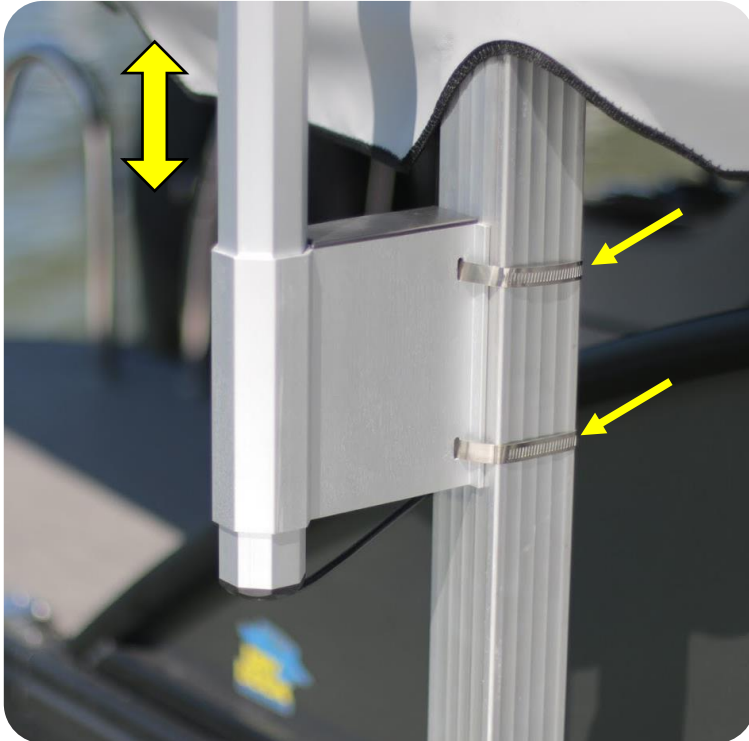

LAKE LITE – SOLAR PANEL MOUNTING KIT

Models: LL-SPMA-HD-XX 12" / 36" / 48" / 72"

LAKE LITE – SOLAR PANEL MOUNTING KIT

Models: LL-SPMA-HD-XX 12" / 36" / 48" / 72"

10

11

12

13