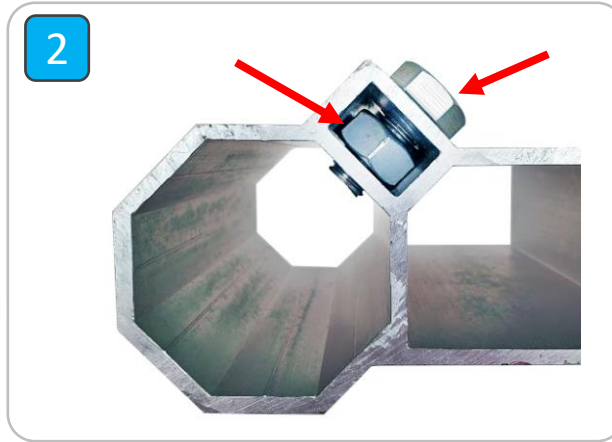

LAKE LITE – SOLAR PANEL MOUNTING KIT

Models: LL-SPMA-HD-XX 12" / 36" / 48" / 72"

LAKE LITE – SOLAR PANEL MOUNTING KIT

Models: LL-SPMA-HD-XX 12" / 36" / 48" / 72"

10

11

12

13