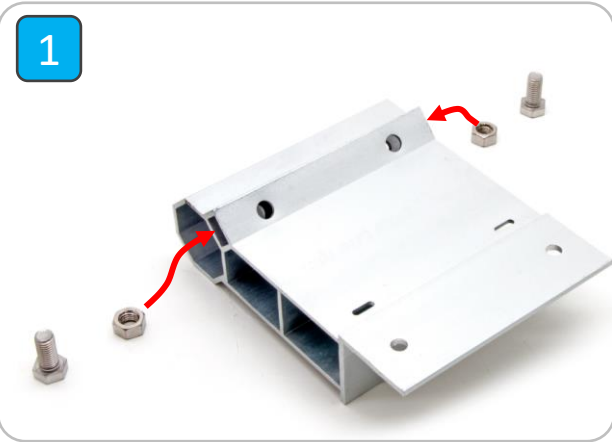

LAKE LITE – SOLAR PANEL MOUNTING KIT

Models: LL-SPMA-HD-XX 12" / 36" / 48" / 72"

LAKE LITE – SOLAR PANEL MOUNTING KIT

Models: LL-SPMA-HD-XX 12" / 36" / 48" / 72"

10

11

12

13