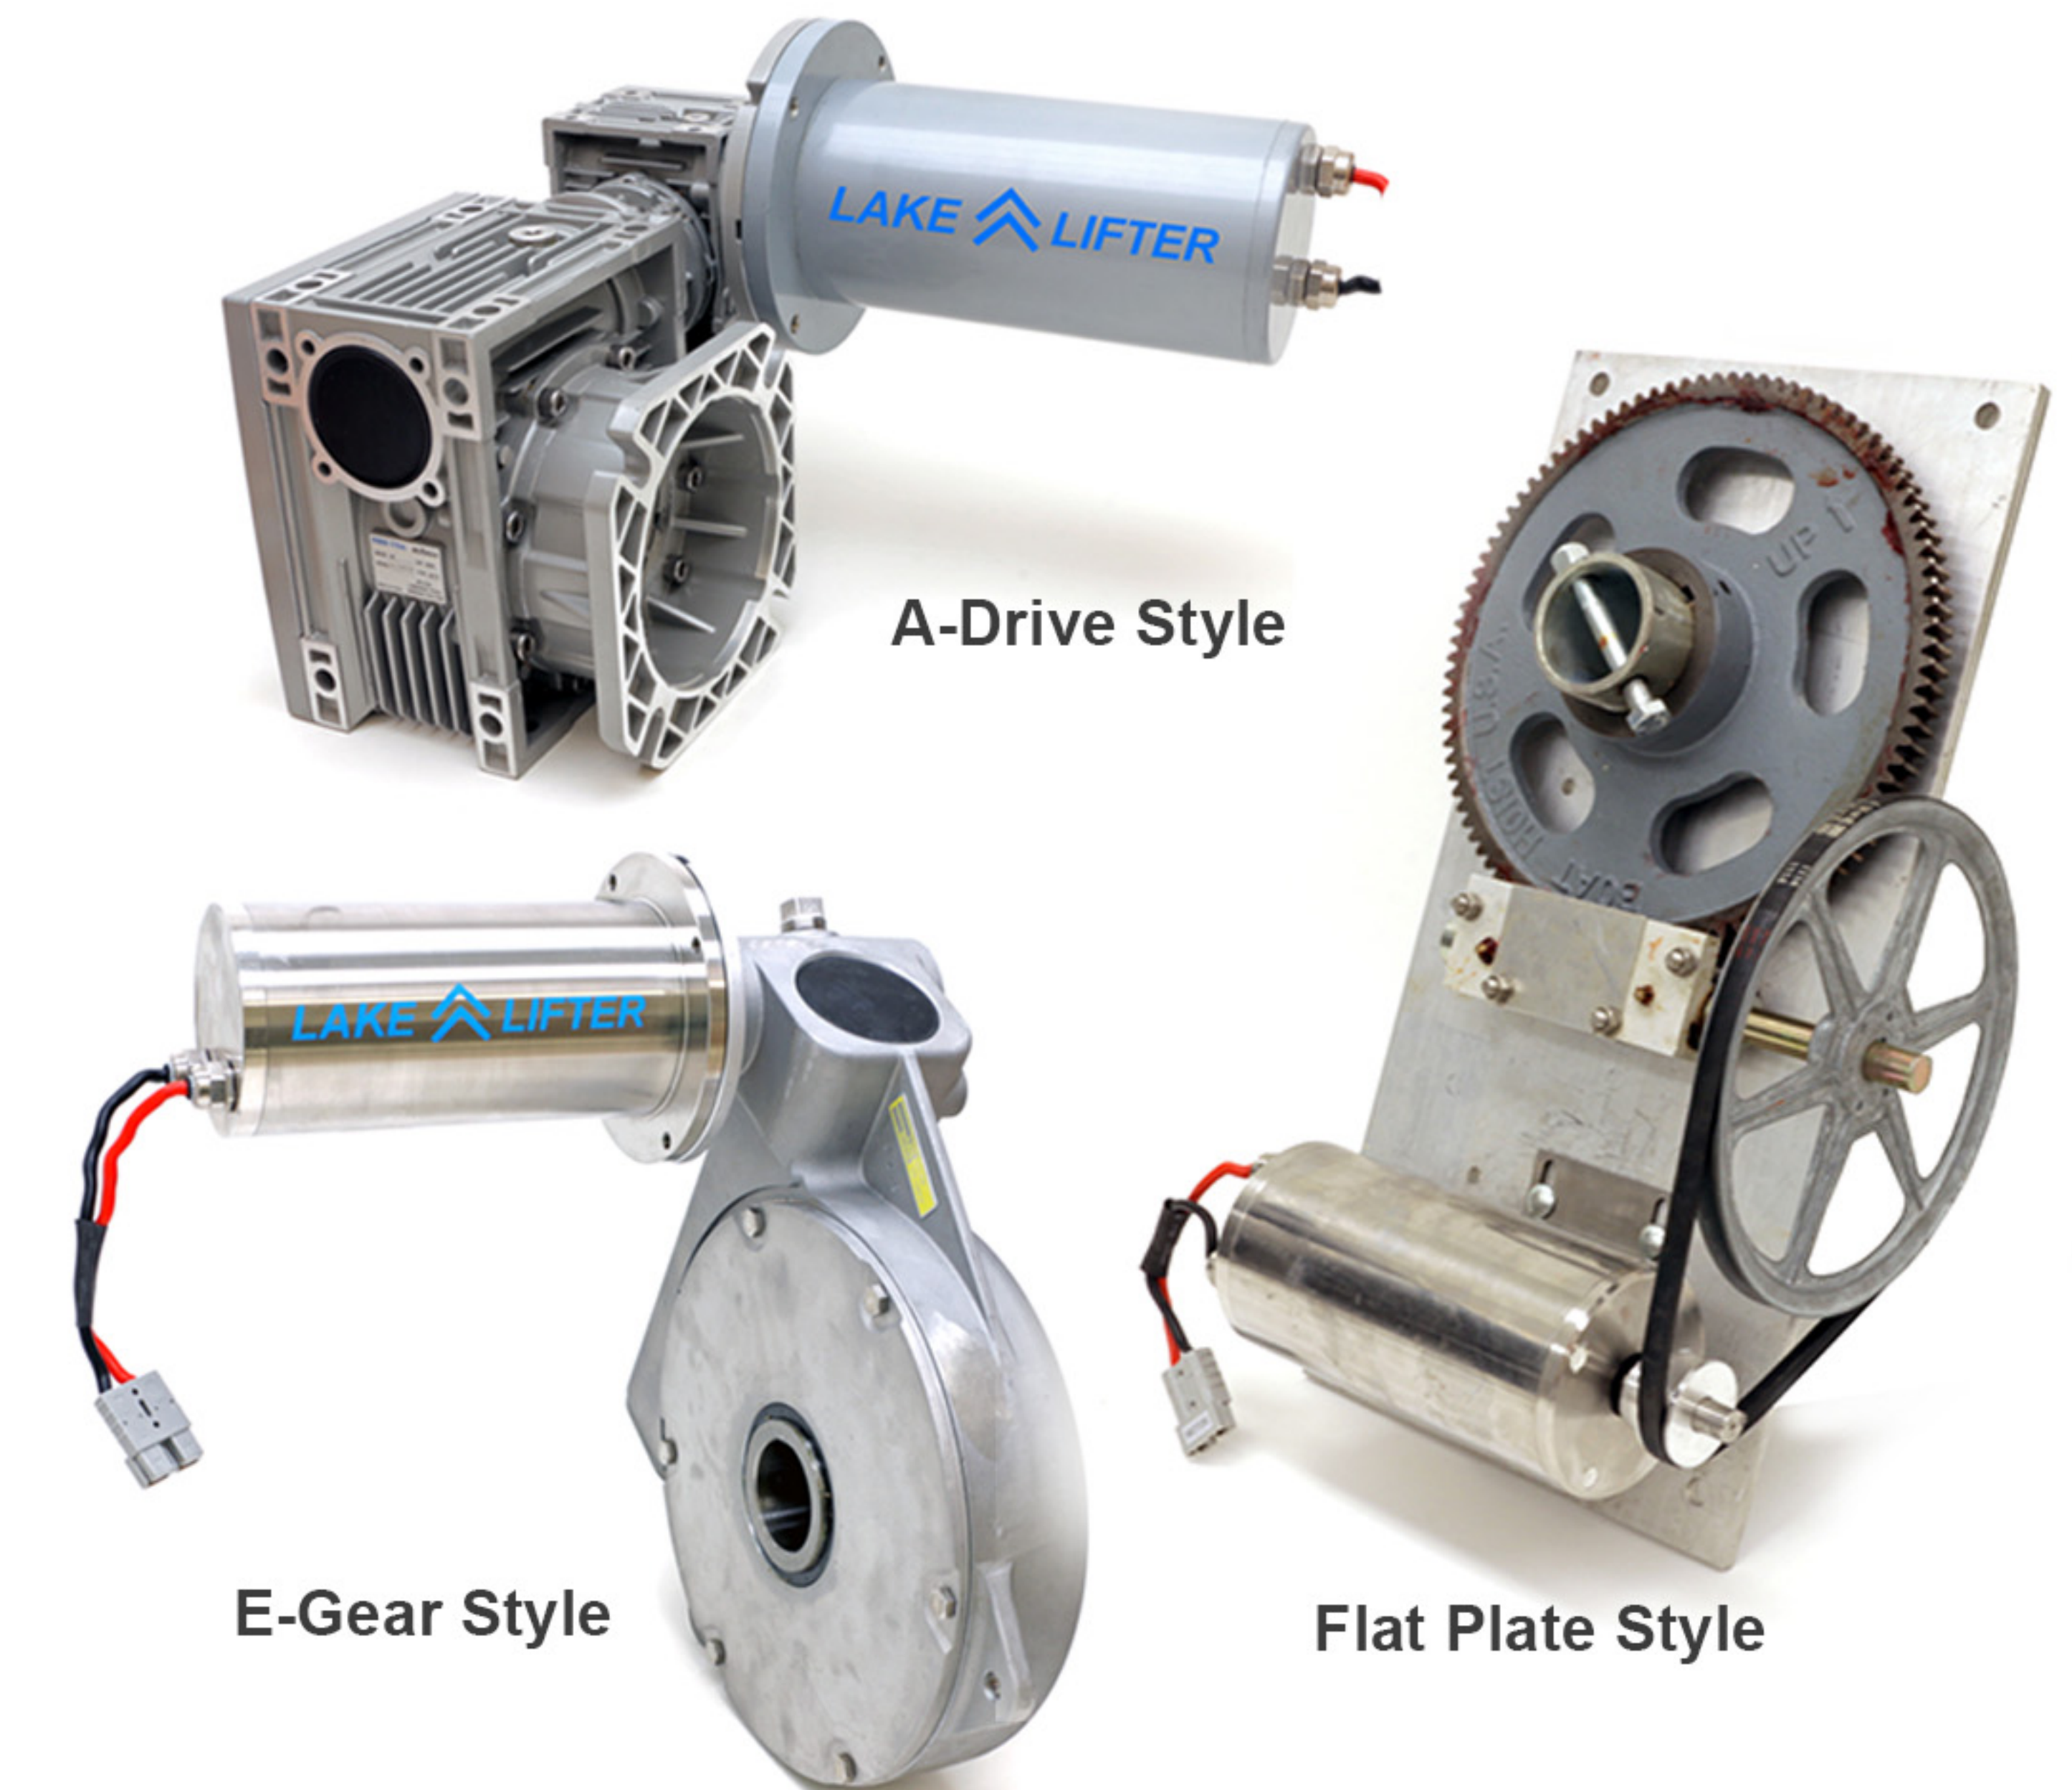

Eliminate expensive electrical runs and convert your boat lift to safer solar power!

Simple Wireless + Manual Controls

- Voltage indicators
- 2-Motor leveling
- Lighted switches
- LED light output
- Key fob leveling

SAFER, FASTER, STRONGER

Safe 24v DC power eliminates electrical shock hazards around the dock. No long electrical runs or voltage loss problems.

At 2800rpms these motors are faster, stronger, and safer than high voltage motors

Meets NEW boat dock and lift shoreline power regulations.

NO Electrical Inspections

NO AC-Power Permits

NO dangerous inverters, high voltage or grounding rod requirements.

Motor Controls & Limit Switches

Integrated motor overload protection, reverse wiring protection, and pre-wired to accept spring or rotary limit switches.

Fits ALL brands & style 4-post dual motor boat lifts

FITS ALL GEARBOXES & PLATES

Our DC marine grade motors fit all styles & brand gearboxes: A-Drives, E-Gears, Sea Drive, Flat Plates / Gear Plates.