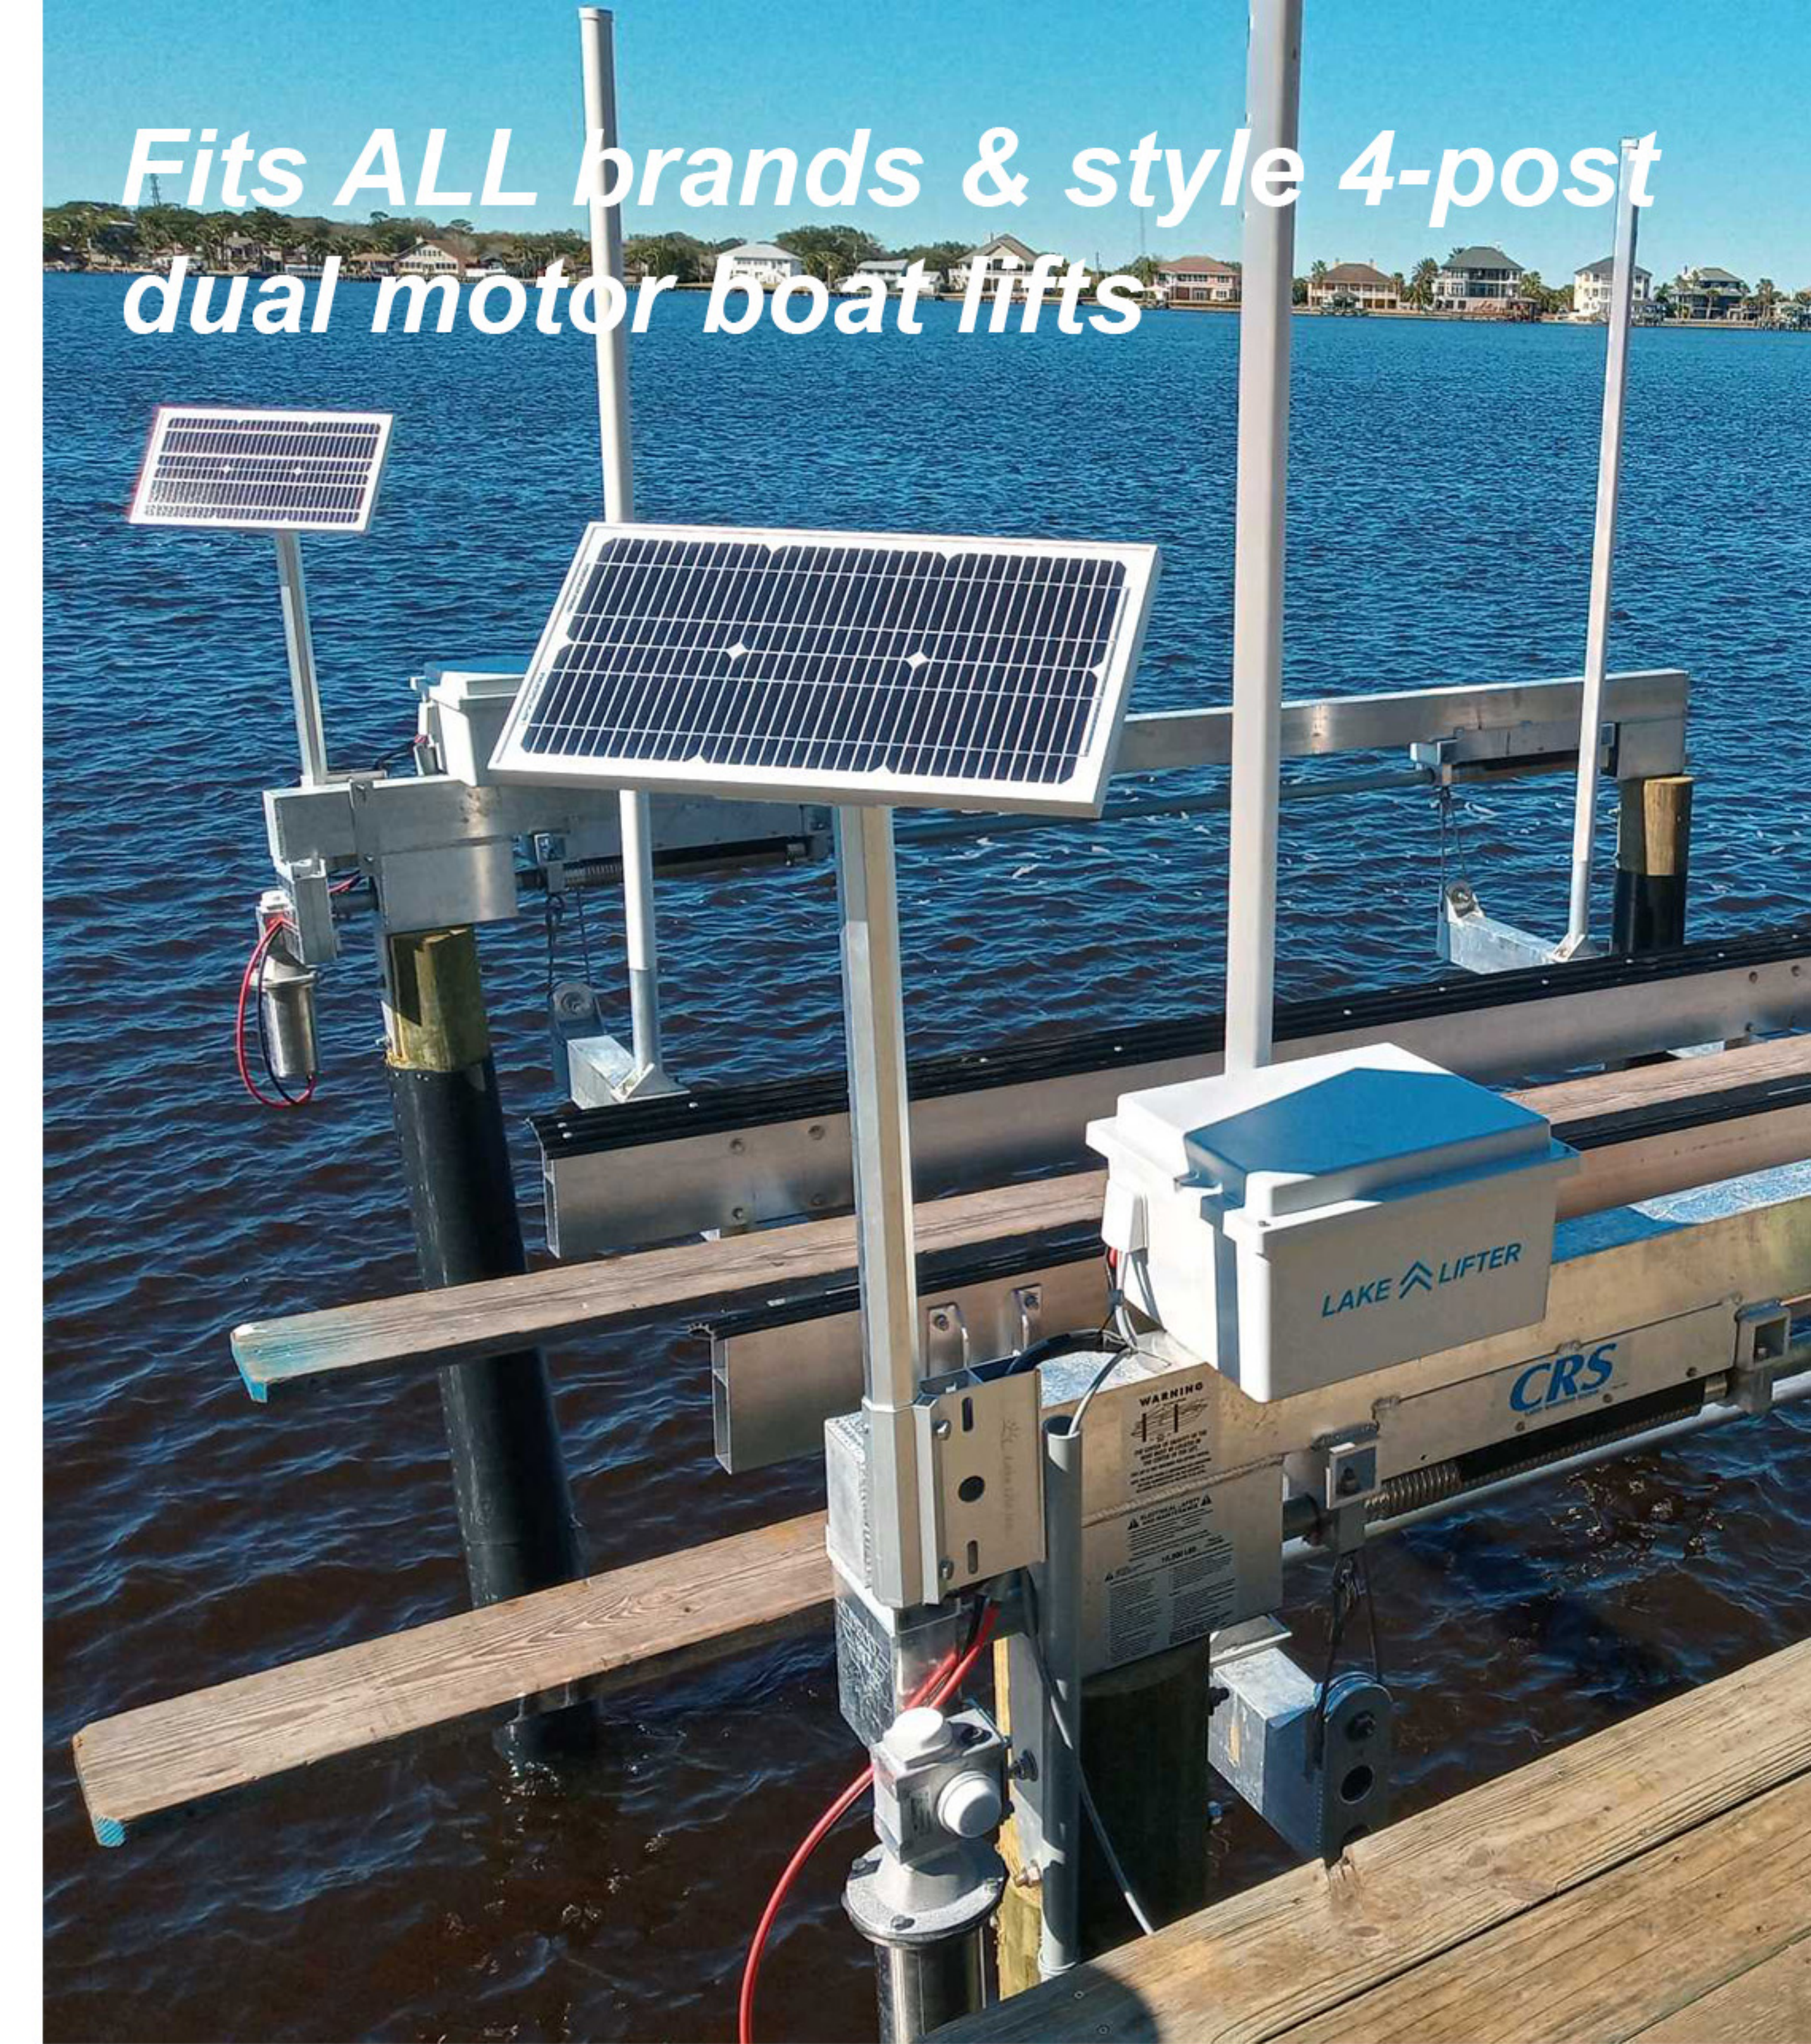

Eliminate expensive electrical runs and convert your boat lift to safer solar power!

Simple Wireless + Manual Controls

- Voltage indicators
- 2-Motor leveling
- Lighted switches
- LED light output
- Key fob leveling

SAFER, FASTER, STRONGER

Safe 24v DC power eliminates electrical shock hazards around the dock. No long electrical runs or voltage loss problems.

At 2800rpms these motors are faster, stronger, and safer than high voltage motors

Meets NEW boat dock and lift shoreline power regulations.

NO Electrical Inspections

NO AC-Power Permits

NO dangerous inverters, high voltage or grounding rod requirements.

Motor Controls & Limit Switches

Integrated motor overload protection, reverse wiring protection, and pre-wired to accept spring or rotary limit switches.

Fits ALL brands & style 4-post dual motor boat lifts

FITS ALL GEARBOXES & PLATES

Our DC marine grade motors fit all styles & brand gearboxes: A-Drives, E-Gears, Sea Drive, Flat Plates / Gear Plates.