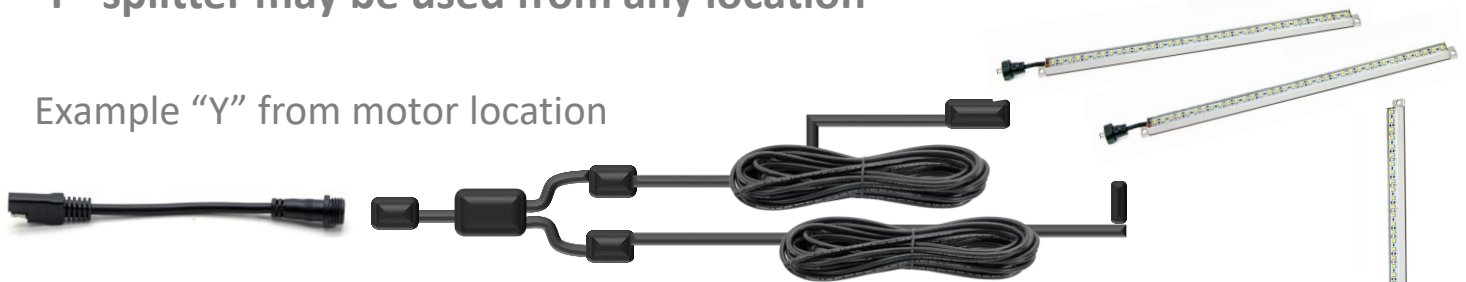

NOTE: Lift Tech Brand Motors

1. AC Motors: 1-light only
   - DC Motors: 1 or 2 Lights max
2. **Other Motors/Brands may vary.**

"Y" splitter may be used from any location

Example "Y" from motor location