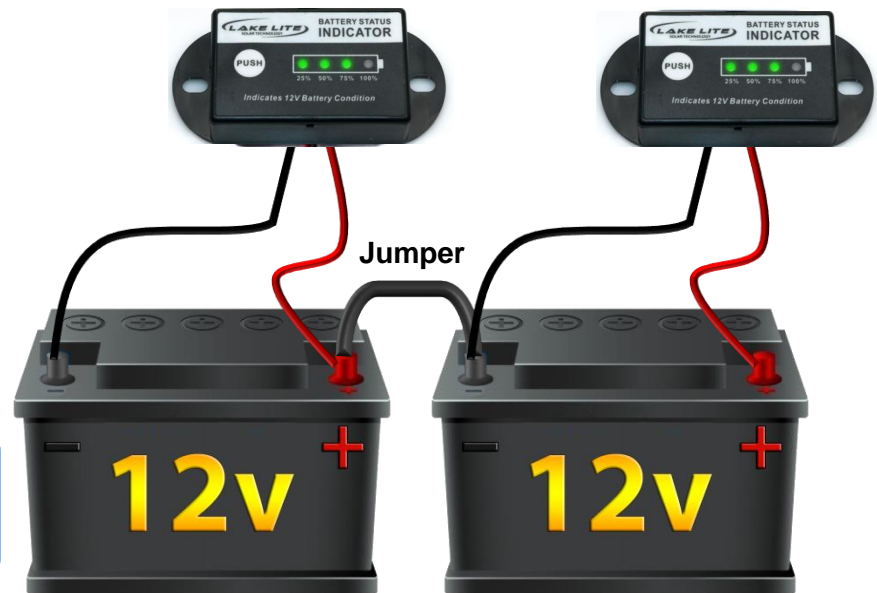

Battery Status Indicator

12v & 24v Wiring Diagrams (Model: LL-BLBI)

 **Tech Support:**
Ph: 260-918-2758
Web: www.lakelite.com

The Battery Status indicator is perfect for checking the level of your boat lift battery. Simply push the button to check status.

Use One Indicator for each 12v battery.

NOTES: Do not check the battery level when the boat lift motor is on as it will not reflect the correct status.

Approximate Battery Levels (+/- 10%)

Excellent	>95%
Good	>75%
Fair	>50%
Poor	< 25%

Battery Status Indicator

Perfect for displaying your battery Level.

Note Measurement is approximate

Excellent	>95%
Good	>75%
Fair	>50%
Poor	<25%

12v Lift systems

1-Unit Required

24v Lift systems

2-Units Required