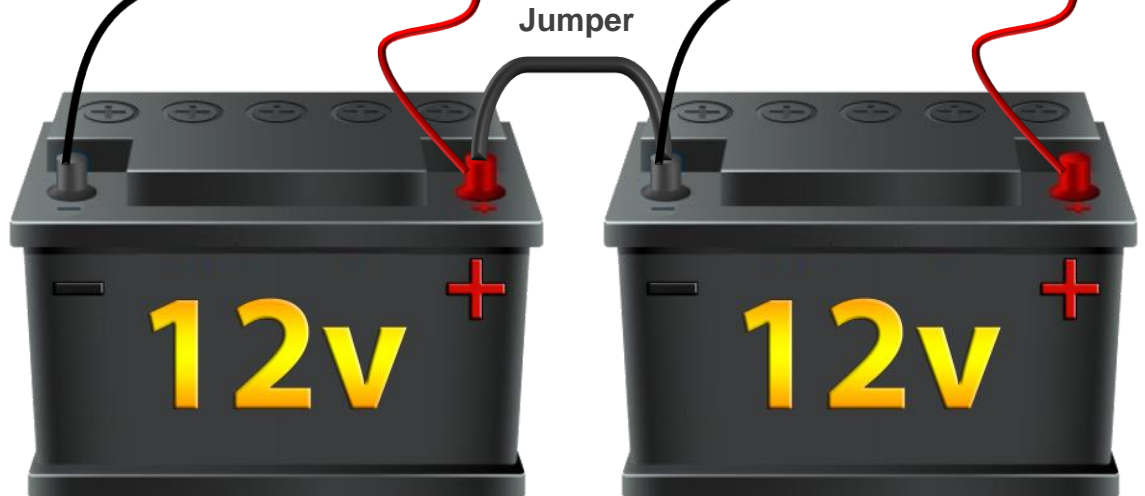

Battery Status Indicator

12v & 24v Wiring Diagrams (Model: LL-BLBI)

 **Tech Support:**
Ph: 260-918-2758
Web: www.lakelite.com

The Battery Status indicator is perfect for checking the level of your boat lift battery. Simply push the button to check status.

Example Installation

Battery Status Indicator

12v & 24v Wiring Diagrams (Model: LL-BLBI)

 **Tech Support:**
Ph: 260-918-2758
Web: www.lakelite.com

12v Lift systems

1-Unit Required

24v Lift systems

2-Units Required

Battery Status Indicator

Perfect for displaying your battery Level.

Note Measurement is approximate

Excellent	>95%
Good	>75%
Fair	>50%
Poor	<25%

12v Lift systems

1-Unit Required

24v Lift systems

2-Units Required